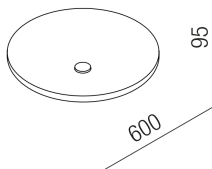

Over countertop washbasin in stainless steel
 Designer: Benedini Associati, 2025

Materials: Stainless steel

Finishes

-  Stainless steel
Polished
-  Stainless steel
Satin finish
-  Stainless steel
Two colour white-dark grey

Measurements

Height:	9.5 cm	3" 47/64 inches
Diameter:	60 cm	23" 5/8 inches
Weight:	22 kg	49 lbs
Packaging:	66 x 66 x 16 cm	25" 63/64 x 25" 63/64 x 6" 19/64 inches
Total weight:	35 kg	78 lbs

Description

Round over countertop washbasin in polished, brushed AISI304 stainless steel or painted white (RAL9003) with dark grey exterior (RAL7021). The washbasin includes a free drainage drain with cap in the same finish as the washbasin (.MET0568).